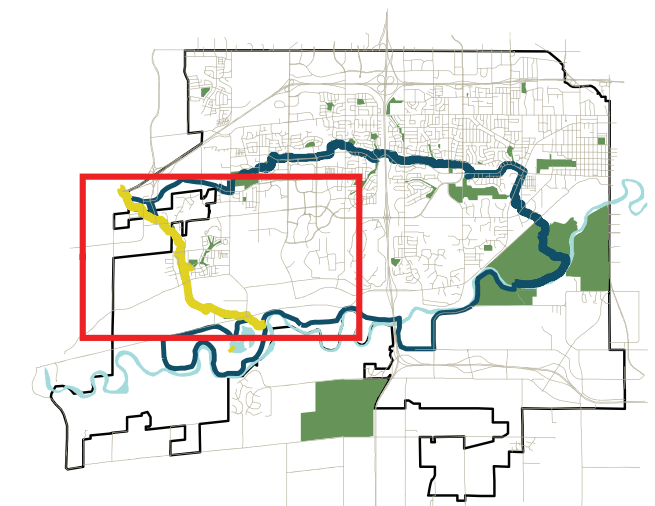

WAUKEE

SUGAR CREEK GREENWAY TRAIL

CONCEPT PLAN

- Mile Marker
- Proposed Sugar Creek Greenway Trail
- Marathon Loop (Future)
- Existing Trail
- Future Trail
- Proposed Sugar Creek Greenway
- Conveyance Improvements
- WRA Stream Restoration
- Parkland Agreement (Future)
- Existing Parkland and Greenway
- City Lot
- West Des Moines City Limits

- Proposed Sugar Creek Greenway Trail
- Future Trail
- Existing
- Major Water Areas