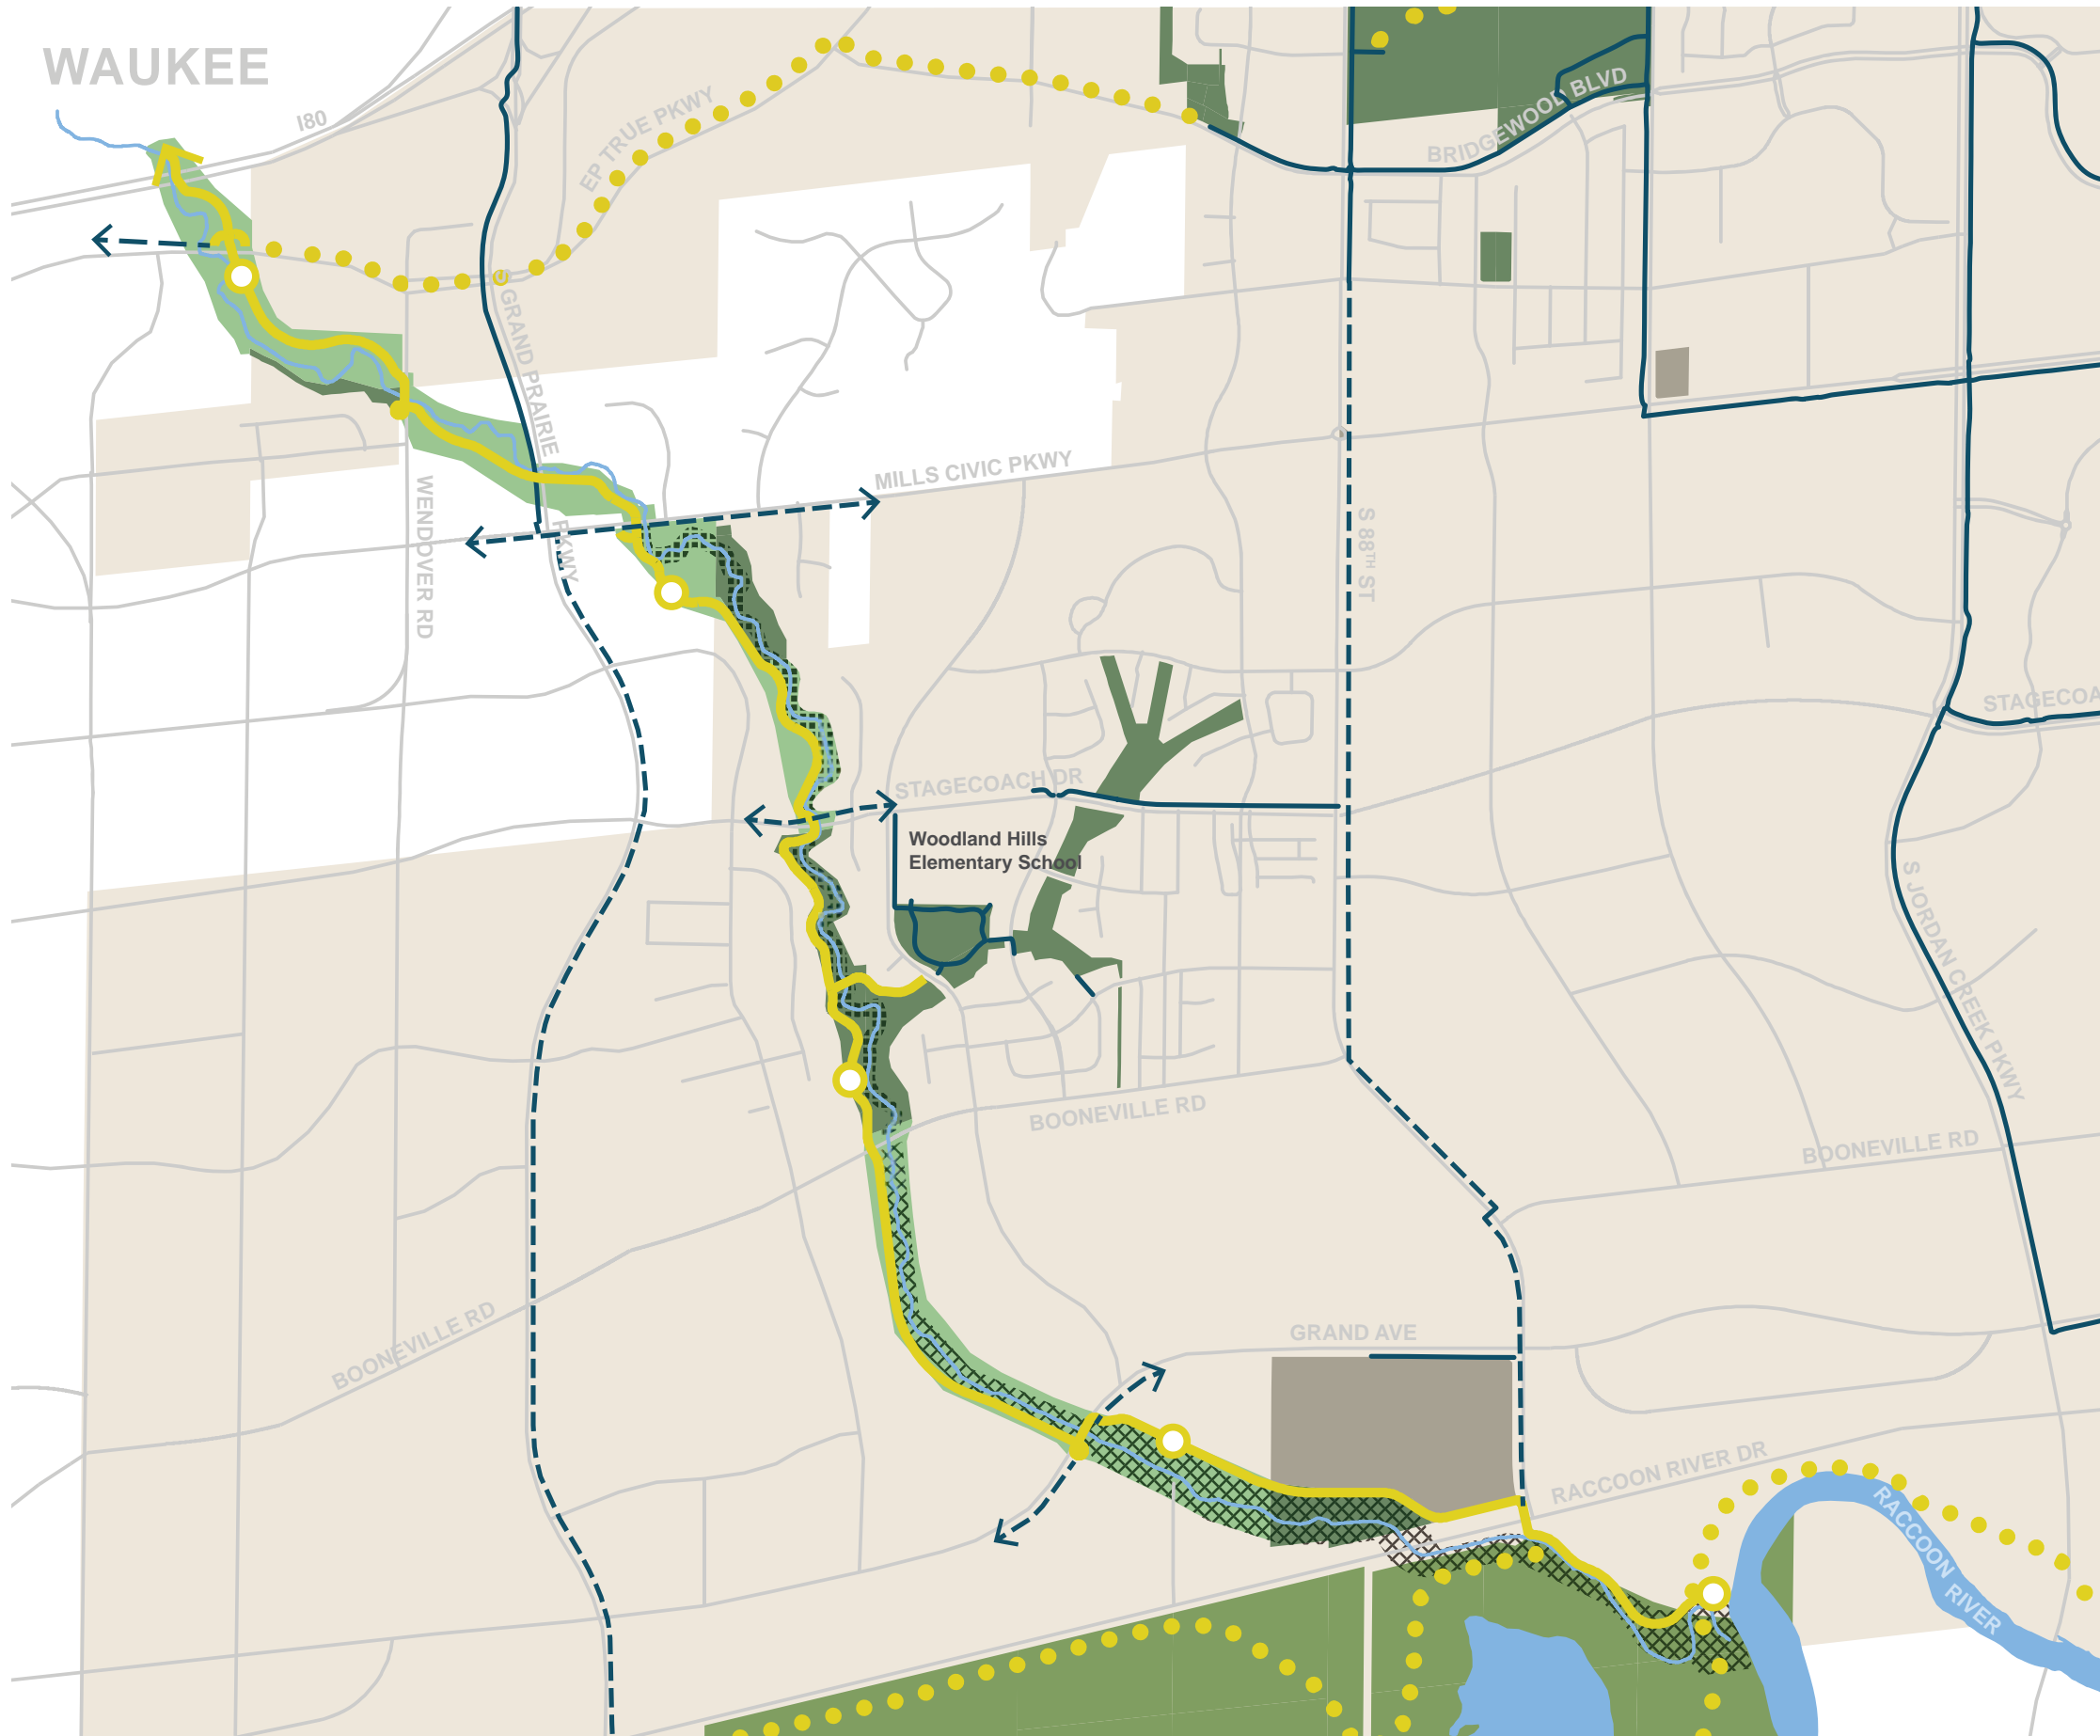

WAUKEE

SUGAR CREEK GREENWAY TRAIL

CONCEPT PLAN

- Mile Marker
- Proposed Sugar Creek Greenway Trail
- Marathon Loop (Future)
- Existing Trail
- Future Trail
- Proposed Sugar Creek Greenway
- Conveyance Improvements
- WRA Stream Restoration
- Parkland Agreement (Future)
- Existing Parkland and Greenway
- City Lot
- West Des Moines City Limits

- Proposed Sugar Creek Greenway Trail
- Future Trail
- Existing
- Major Water Areas