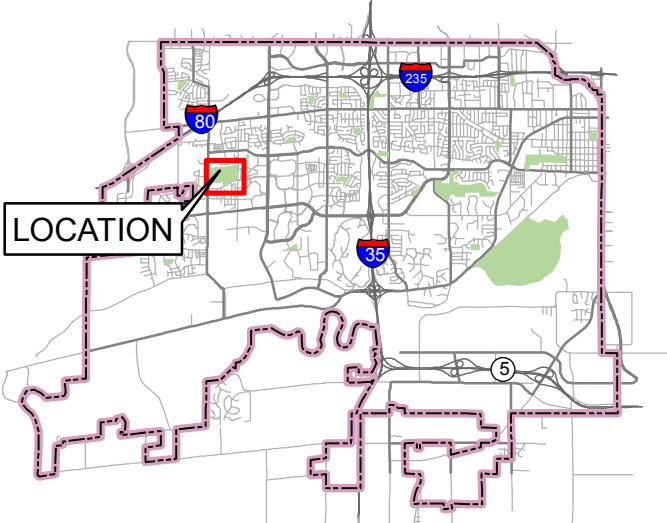

VICINITY MAP

LEGEND

- ADOPTION AREA
- PARK BOUNDARY

PROJECT:	ADOPT A PARK/TRAIL - BOUNDARY MAPS		
LOCATION:	VALLEY VIEW PARK - EAST		
DRAWN BY: MAA	DATE: 12/5/2018	PROJECT NO.:	SHT. 1 of 1