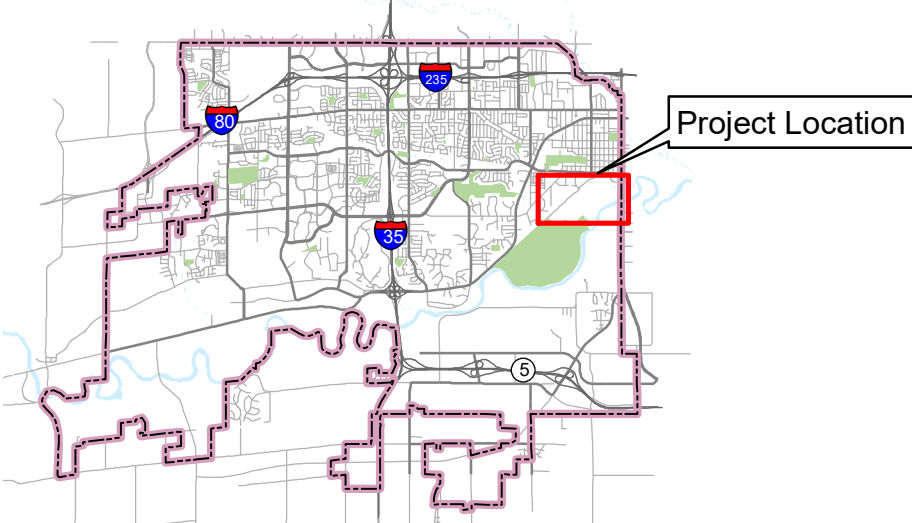

VICINITY MAP

LEGEND

- Existing Trail
- Park & Greenway

PROJECT:

ADOPT-A-TRAIL PROGRAM

LOCATION:

LEVEE TRAIL - 1ST STREET TO RACCOON RIVER PARK

DRAWN BY: **MAA**