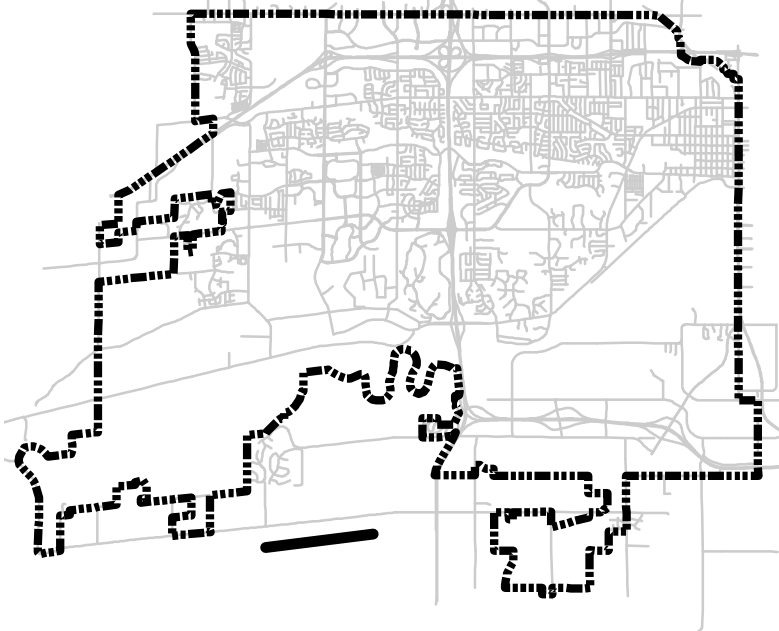

**VICINITY MAP**

**LEGEND**

PROJECT LOCATION 

PROJECT:

**Veterans Parkway**

LOCATION:

**SW 60th Street to SW Wild Rose Lane**

DRAWN BY: JDR