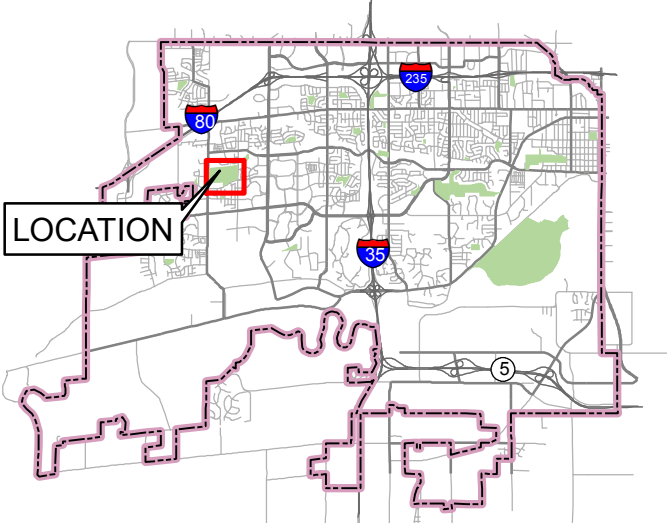

VICINITY MAP

LEGEND

- ADOPTION AREA
- PARK BOUNDARY

PROJECT:	ADOPT A PARK/TRAIL - BOUNDARY MAPS		
LOCATION:	VALLEY VIEW PARK - WEST		
DRAWN BY: MAA	DATE: 12/5/2018	PROJECT NO.:	SHT. 1 of 1