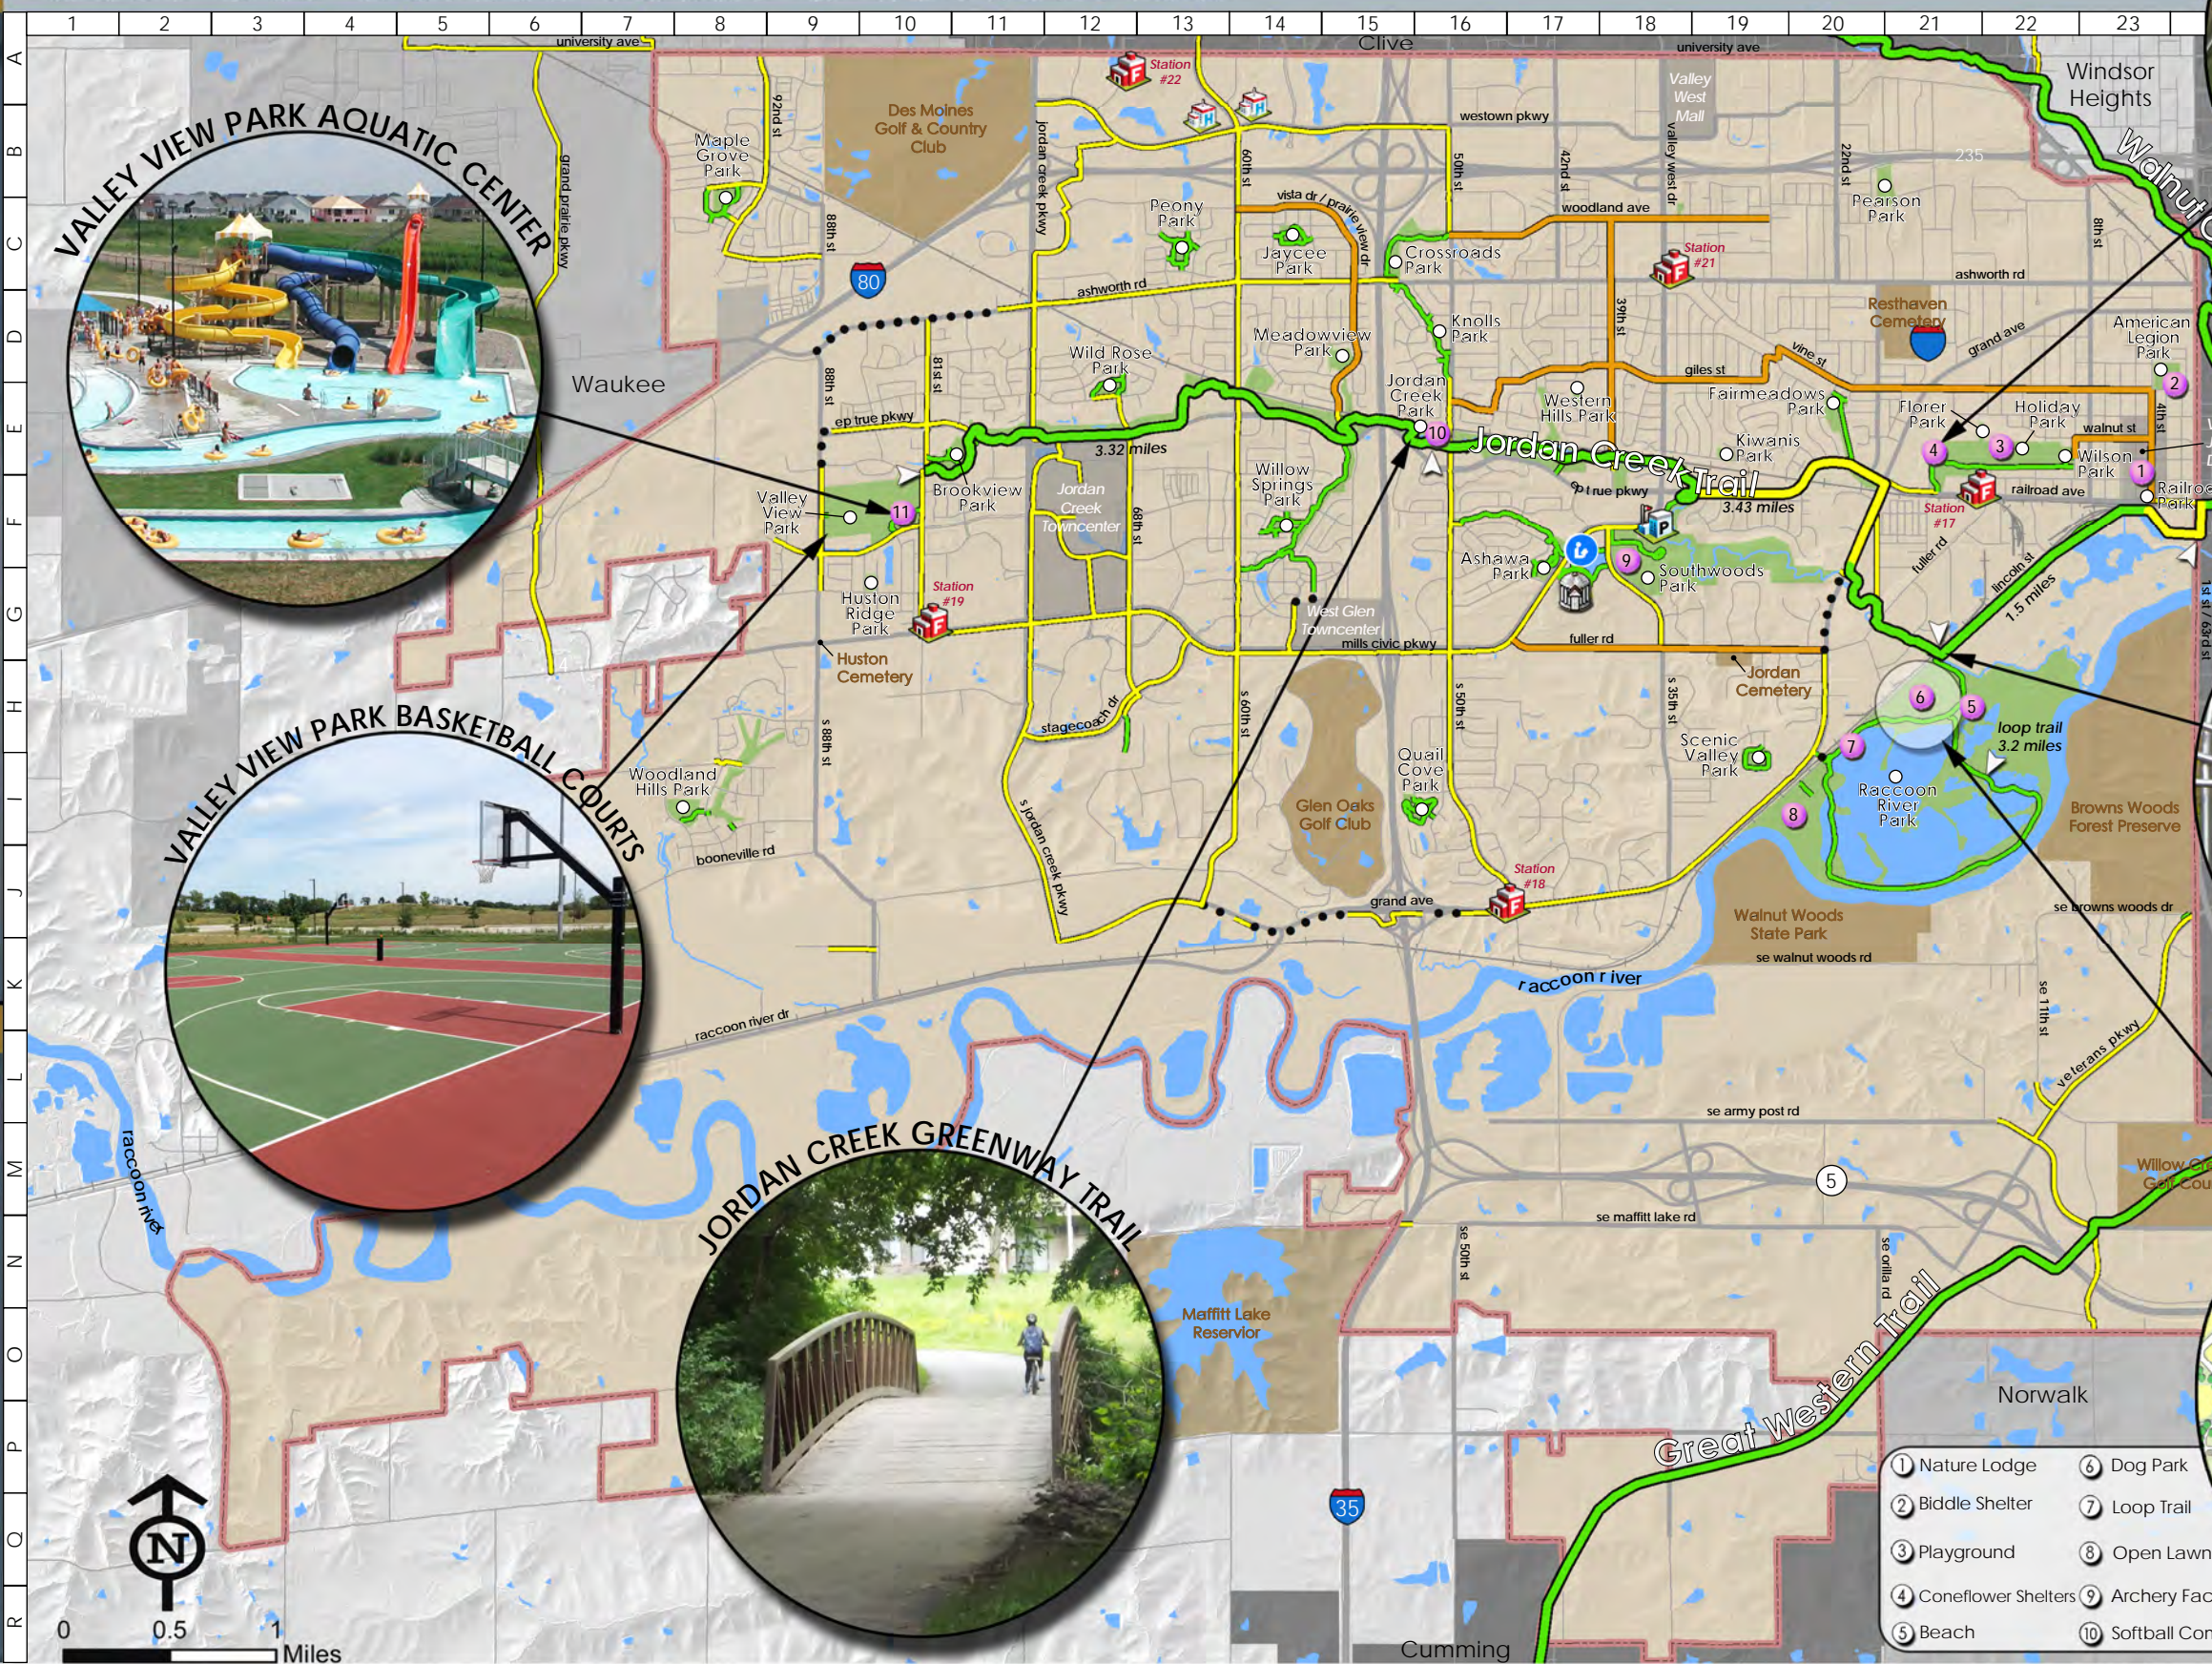

*no alcohol allowed F8 map location \$ rentable park shelter ● 2-5 & 5-12 year old playground ● lighted court updated 12/27/17

PARKS & TRAILS MAP

WEST DES MOINES PARKS & RECREATION

Legend

- Sidepath Trail
- Greenway / Park Trail
- Regional Trail
- On-Street Bike Facility
- Planned Trail
- Park Facility
- Fire Station
- Police Station
- Hospital
- City Hall
- Library
- Trail Distance Marker
- City Boundary
- Recreation Facilities

1. Valley Junction Activity Center
2. American Legion Park Sprayground
3. Holiday Park Baseball / Softball Complex
4. Holiday Park Aquatic Center
5. RRP Archery Facility
6. RRP Softball Complex
7. RRP Fishing Pier
8. RRP Soccer Complex
9. Southwoods Disc Golf
10. Community Gardens
11. Valley View Park Aquatic Center