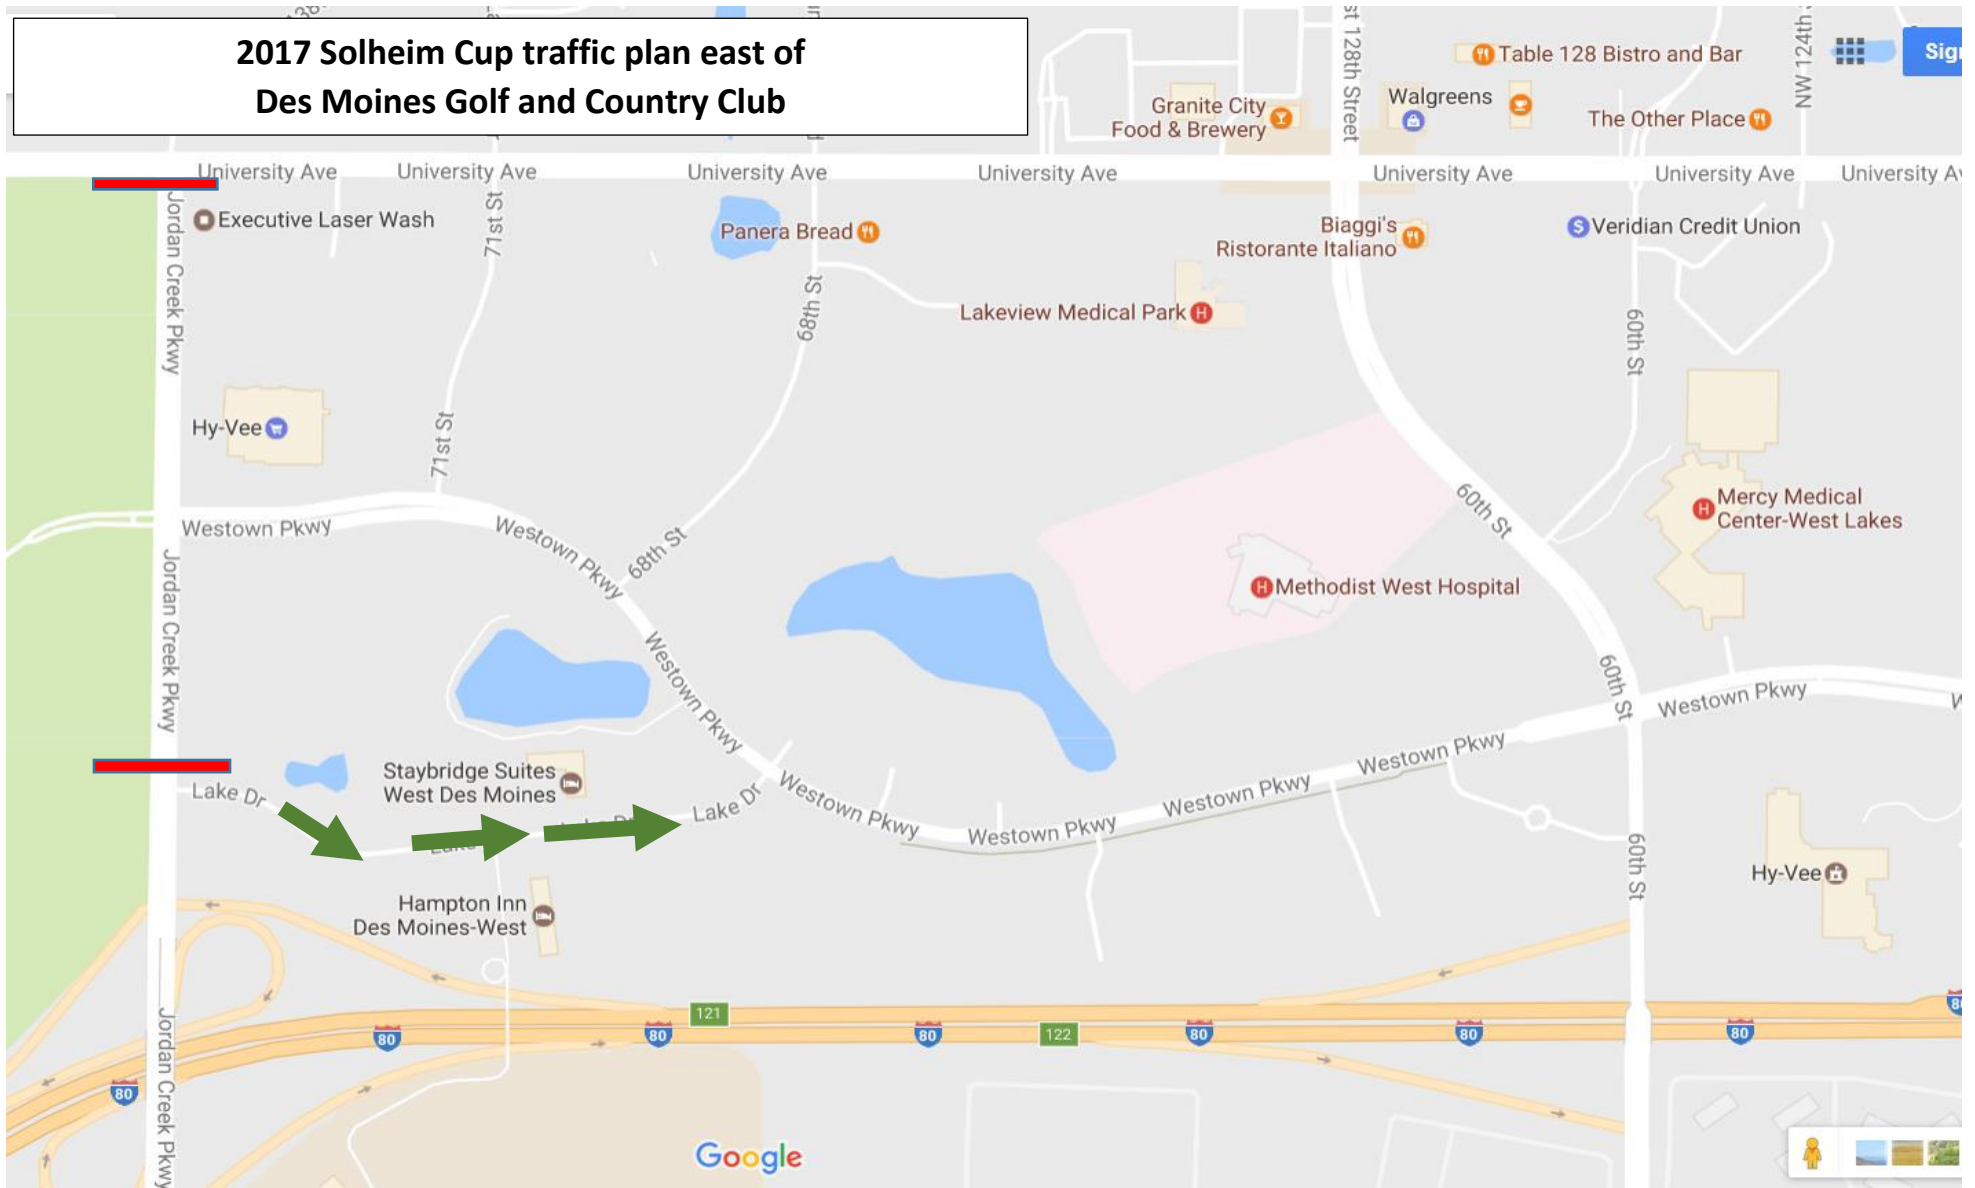

2017 Solheim Cup traffic plan east of Des Moines Golf and Country Club

KEY: Barricades (Road closed to thru traffic): 